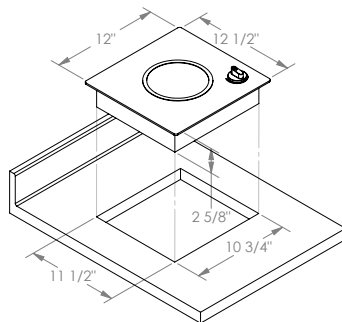

### Model B49511

240 volt- 12.5 amp  
1- 6 1/2" (165mm) @ 1200 watts  
1- 8" (200mm) @ 1800 watts

Overall Dimensions: 23 1/4" x 14 1/4" x 2 5/8"  
590.6mm x 362mm x 66.7mm  
Cutout Dimensions: 21 3/4" x 12 3/4" with 1/4" radius  
552.5mm x 323.9mm with 6.4 radius

### Model B49516

240 volt- 10 amp.  
2- 6 1/2" (165mm) @ 1200 watts each

Overall Dimensions: 21" x 12" x 2 5/8"  
533.4mm x 304.8mm x 66.7mm  
Cutout Dimensions: 20" x 10 3/4" with 1/4" radius  
508mm x 273mm with 6.4 radius

### Model B49518

240 volt - 5 amp.  
6 1/2" (165mm) @ 1200 watts

Overall Dimensions: 12 1/2" x 12" x 2 5/8"  
317.5mm x 304.8mm x 66.7mm  
Cutout Dimensions: 11 1/2" x 10 3/4" with 1/4" radius  
292.1mm x 273mm with 6.4 radius