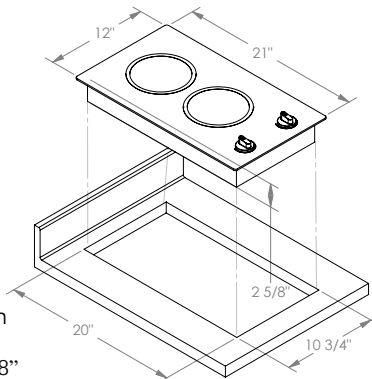

### Model B49511

240 volt- 12.5 amp  
1- 6 1/2" (165mm) @ 1200 watts  
1- 8" (200mm) @ 1800 watts

Overall Dimensions: 23 1/4" x 14 1/4" x 2 5/8"  
590.6mm x 362mm x 66.7mm  
Cutout Dimensions: 21 3/4" x 12 3/4" with 1/4" radius  
552.5mm x 323.9mm with 6.4 radius

### Model B49516

240 volt- 10 amp.  
2- 6 1/2" (165mm) @ 1200 watts each

Overall Dimensions: 21" x 12" x 2 5/8"  
533.4mm x 304.8mm x 66.7mm  
Cutout Dimensions: 20" x 10 3/4" with 1/4" radius  
508mm x 273mm with 6.4 radius

### Model B49518

240 volt - 5 amp.  
6 1/2" (165mm) @ 1200 watts

Overall Dimensions: 12 1/2" x 12" x 2 5/8"  
317.5mm x 304.8mm x 66.7mm  
Cutout Dimensions: 11 1/2" x 10 3/4" with 1/4" radius  
292.1mm x 273mm with 6.4 radius