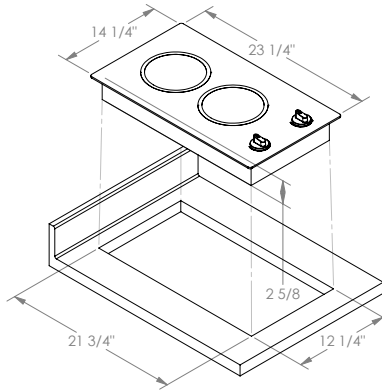

### Model B49511

240 volt- 12.5 amp  
1- 6 1/2" (165mm) @ 1200 watts  
1- 8" (200mm) @ 1800 watts

Overall Dimensions: 23 1/4" x 14 1/4" x 2 5/8"  
590.6mm x 362mm x 66.7mm  
Cutout Dimensions: 21 3/4" x 12 3/4" with 1/4" radius  
552.5mm x 323.9mm with 6.4 radius

### Model B49516

240 volt- 10 amp.  
2- 6 1/2" (165mm) @ 1200 watts each

Overall Dimensions: 21" x 12" x 2 5/8"  
533.4mm x 304.8mm x 66.7mm  
Cutout Dimensions: 20" x 10 3/4" with 1/4" radius  
508mm x 273mm with 6.4 radius

### Model B49518

240 volt - 5 amp.  
6 1/2" (165mm) @ 1200 watts

Overall Dimensions: 12 1/2" x 12" x 2 5/8"  
317.5mm x 304.8mm x 66.7mm  
Cutout Dimensions: 11 1/2" x 10 3/4" with 1/4" radius  
292.1mm x 273mm with 6.4 radius